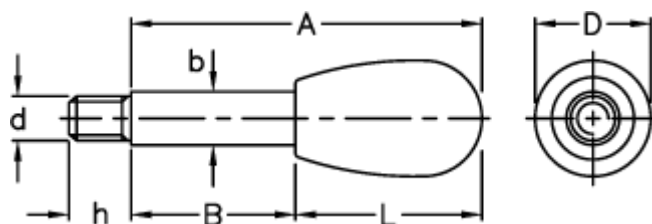

Data Sheet

Article number: 2304005042

Description: E+G Lever arm
BL.668/16x108

Measures

A = 108

b = 16

B = 53

D = 33

d 6g = M14

h = 15

L = 55